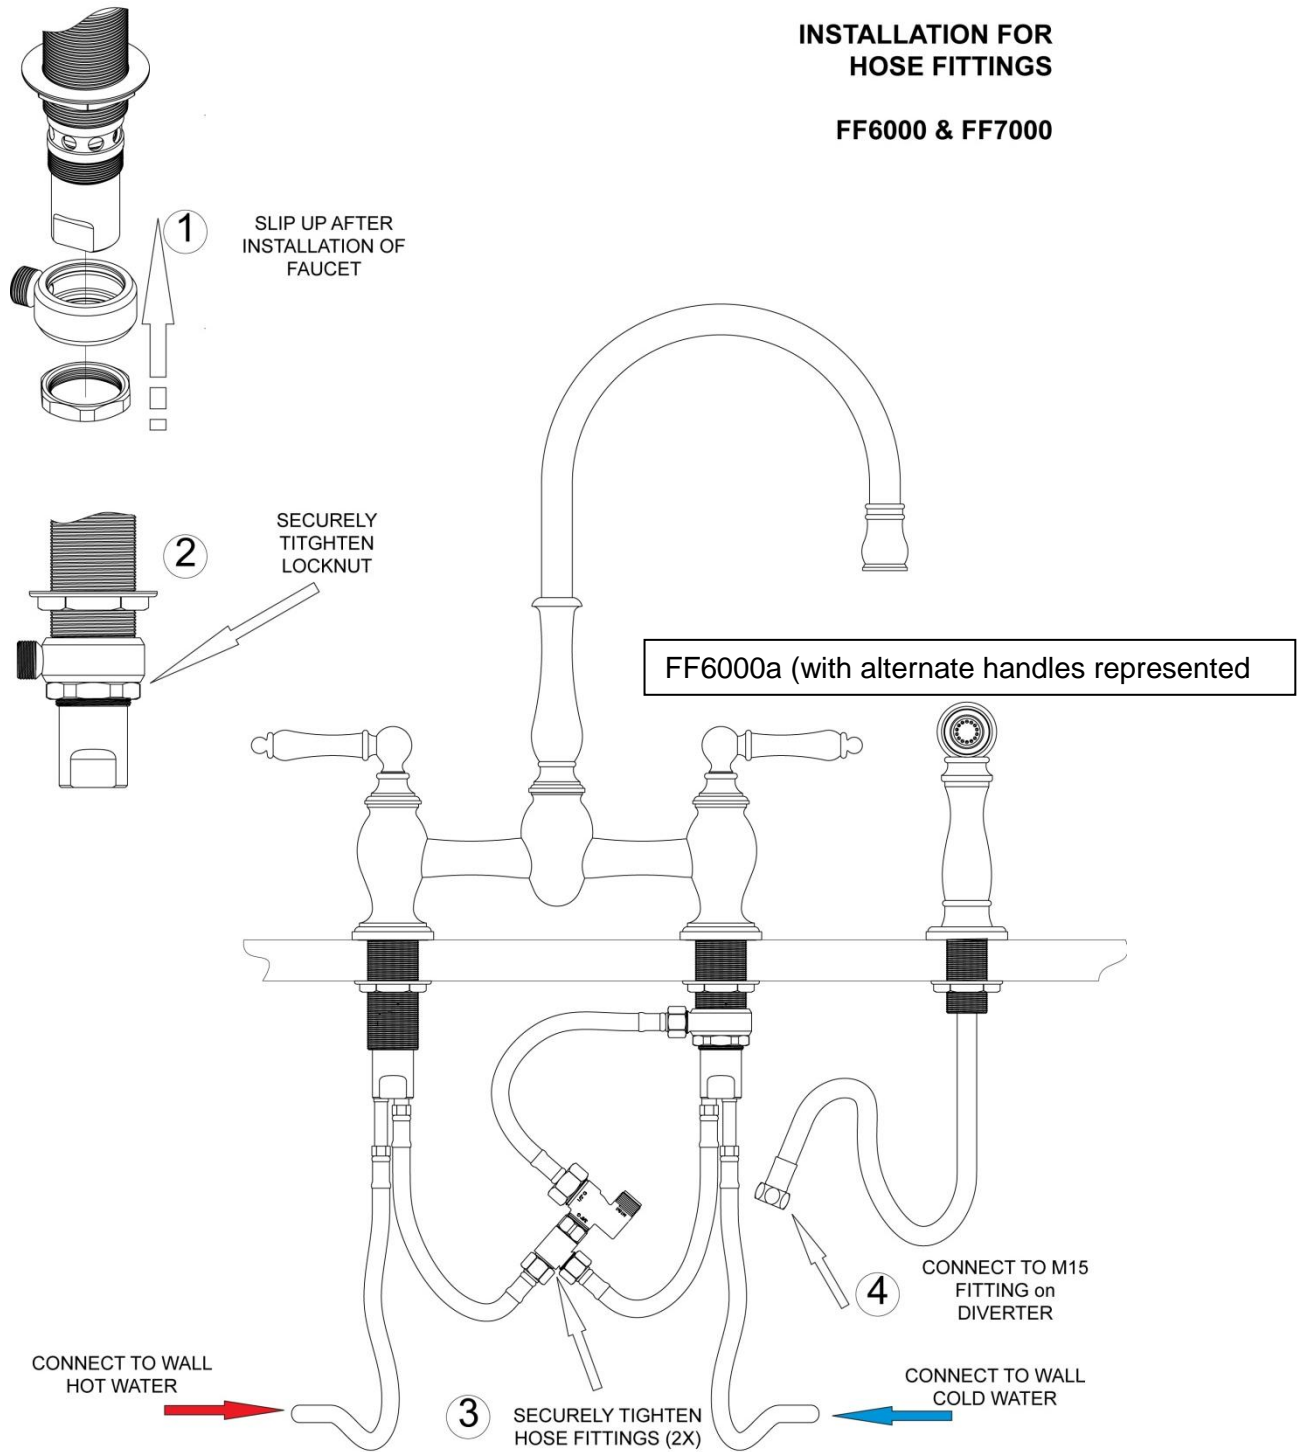

III. TECHNICAL DATA

FF6000 and FF7000 mixed temperature Sidespray

INSTALLATION FOR HOSE FITTINGS

FF6000 & FF7000